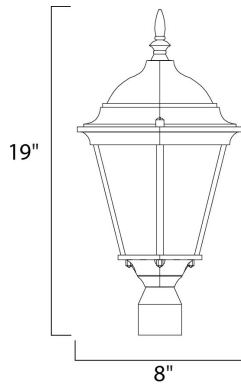

PRODUCT DESCRIPTION

Westlake is a transitional style from Maxim Lighting International in Black, Rust Patina, Empire Bronze, or White finish.

MEASUREMENTS

DIMENSION : 8" L x 8" W x 19" H
 HANGING WEIGHT : 3.3 lb